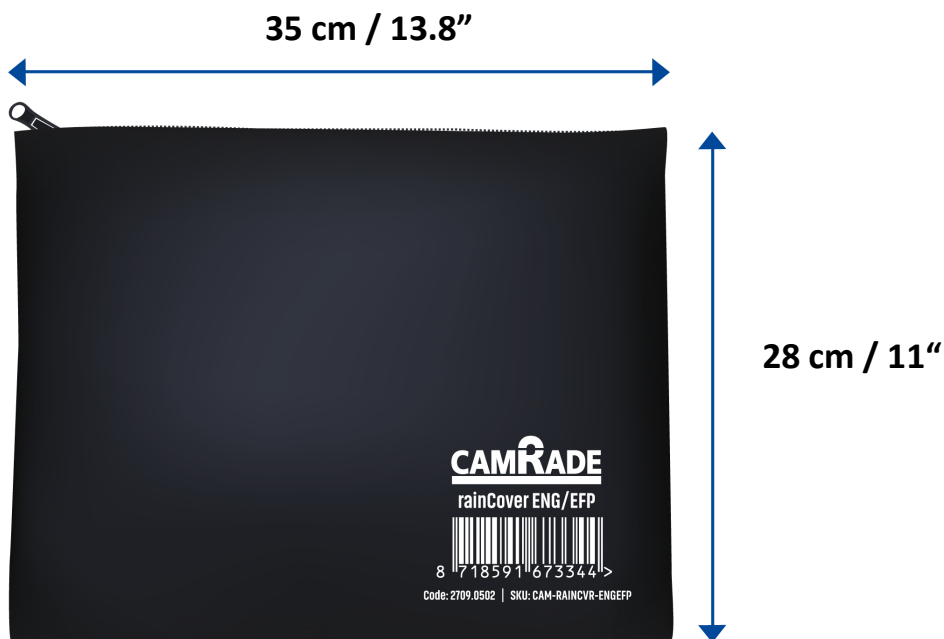

Technical Specifications

Accommodates	Wide range of cameras (see compatibility)
Max Lens Diameter	Ø 19 cm / 7.5"
Tripod mountable	Yes
Handheld	Yes
Shoulder	Yes
Colour	Black
Length	70 cm / 27.6"
Type of closure	Hook-and-loop & zippers
Zippers	Blue and black YKK®
Main material	420 Denier Nylon Fabric
Transparent	Clear Vinyl
Items included	Body cover & storage pouch
camRade lensC	Not compatible
Designed in	The Netherlands
Made in	China
Warranty	10-Year Warranty

Packaging

Weight: 0.75 kg / 1.65 lb