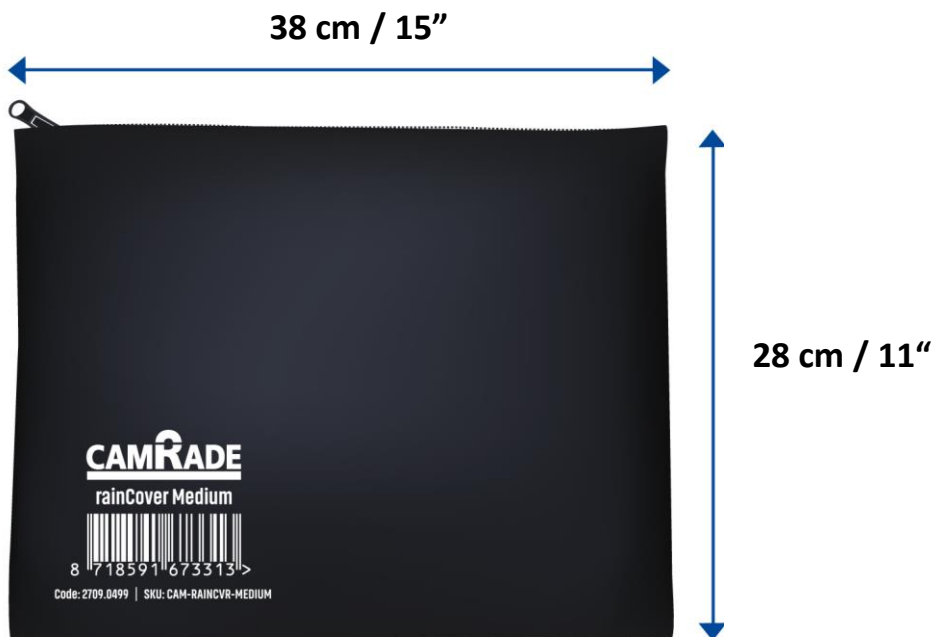

Technical Specifications

Accommodates	Wide range of Digital Cine Cameras (see compatibility)
Max Lens Diameter	Ø 16 cm / 6.3" (Ø 24 cm / 9.4" with lensC L)
Tripod mountable	Yes
Handheld	Yes
Colour	Black
Length	44 cm / 17.3"
Type of closure	Hook-and-loop & zippers
Zippers colour(s)	Black
Main material	420 Denier Nylon Fabric
Transparent	Clear Vinyl
Items included	Storage pouch
camRade lensC	Compatible
Designed in	The Netherlands
Made in	China
Warranty	10-Year Warranty

Packaging

Weight: 0.8 kg / 1.1 lb